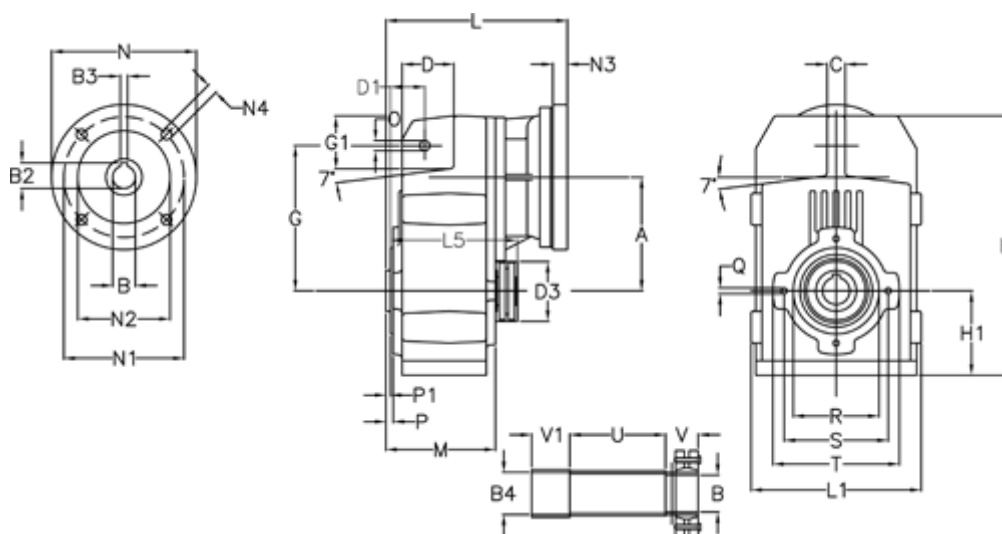

Article number: 29560239395220

Description: Shaft mounted gear
A254S-393,9-P63B5

Measures

A = 128.75	D1 = 43.5	I5 = 197.5	P1 = 3.5	V1 = 40
B = 31	d3 = 83	M = 135.5	Q = M10x14	
B1 = 11	G = 162	N = 140	R = 110	
B2 = 12.8	G1 = 58.0	N1 = 115	S = 130	
B3 = 4	H = 290.5	N2 = 95	T = 150	
B4 = 32	H1 = 93.5	N4 = M8x19	Tightening torque N m = 14.5	
C = 20	L = 268.5	O = 13	U = 96.0	
D = 57.0	L1 = 188	P = 6.0	V = 38	